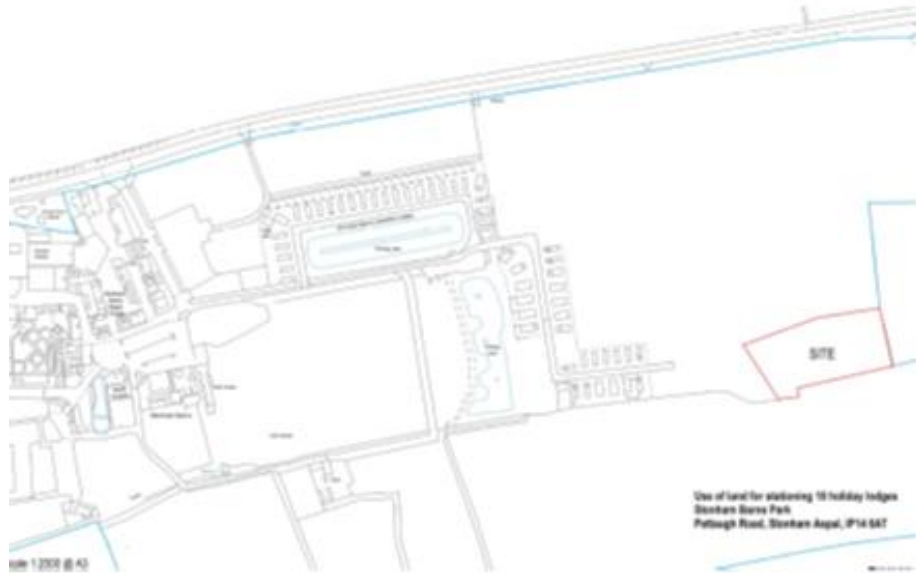

Application No: DC/20/04296

**Address: Stonham Barns,
Pettaugh Road, Stonham
Aspal**

Aerial Map – Wider View

Slide 2

© Getmapping Plc and Bluesky International Limited 2021.

© Crown copyright and database rights 2021 Ordnance Survey 0100017810 & 0100023274.

Constraints Map

Public Rights of Way

Site Location Plan

**Use of land for stationing 18 holiday lodges
Stonham Bams Park
Pettaugh Road, Stonham Aspal, IP14 6AT**

Scale 1:2500 @ A3

3150/15 Site Plan

Site Plan

Slide 6

Site Plan – DC/20/01438

Legend