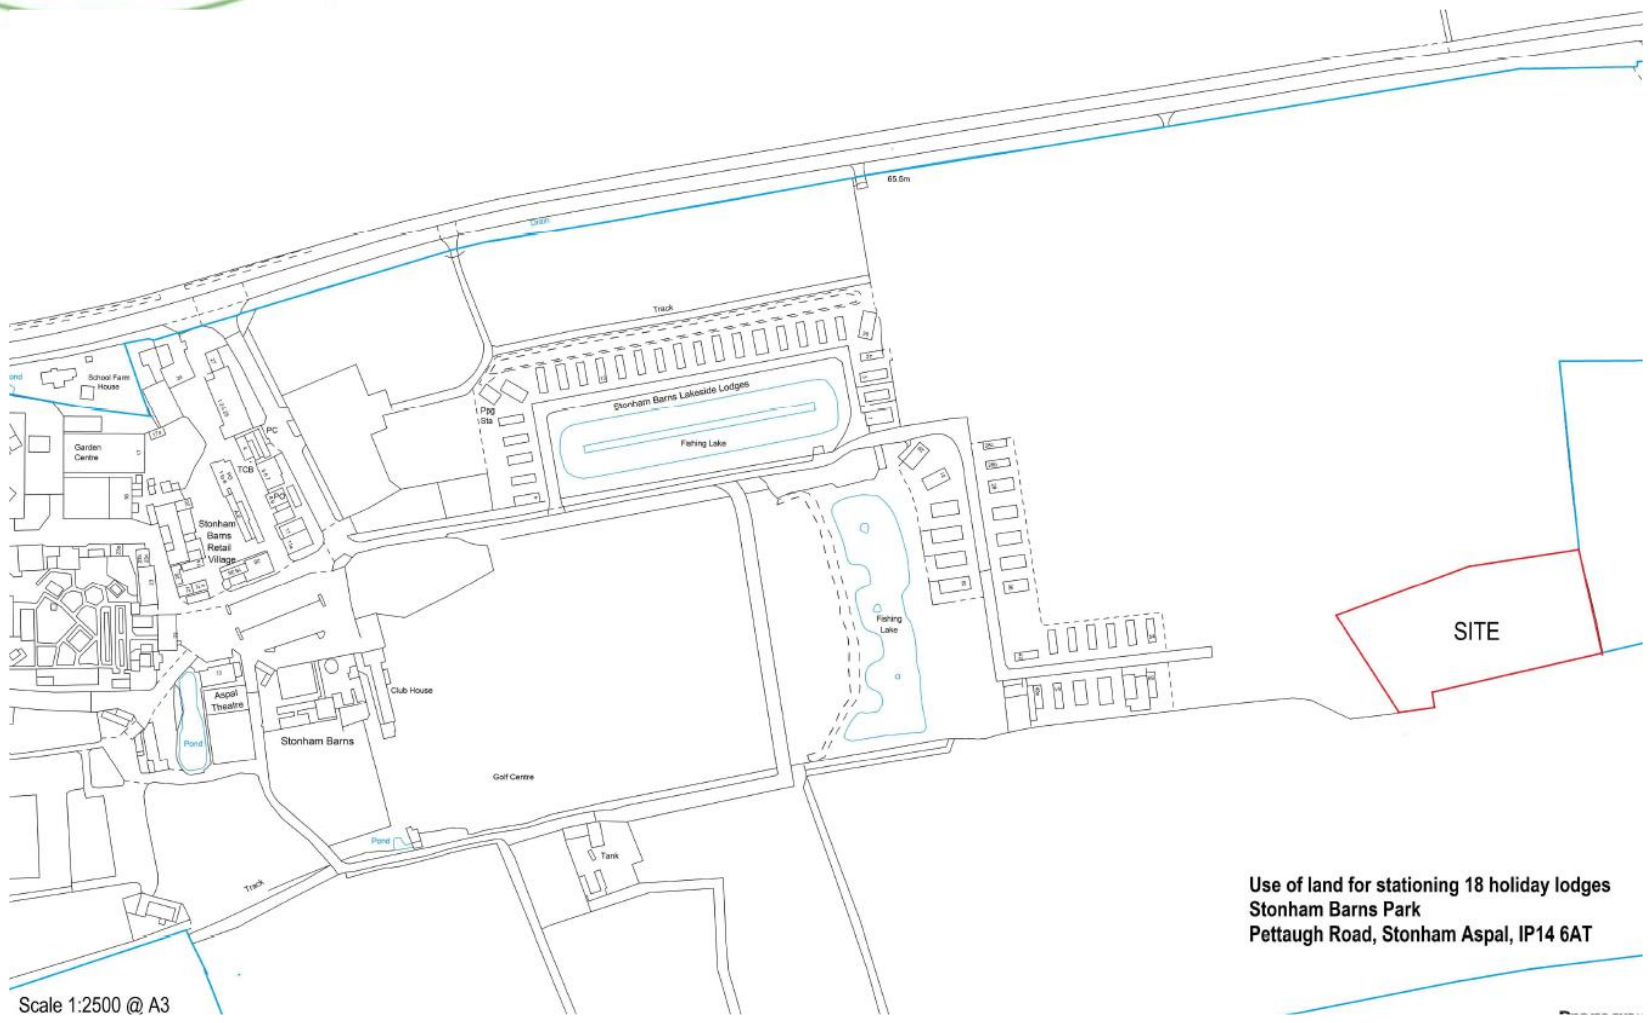

Application No: DC/20/04296

**Address: Stonham Barns,
Pettaugh Road, Stonham
Aspal**

Aerial Map – Wider View

Slide 2

© Getmapping Plc and Bluesky International Limited 2021.

© Crown copyright and database rights 2021 Ordnance Survey 0100017810 & 0100023274.

Constraints Map

Public Rights of Way

Site Location Plan

**Use of land for stationing 18 holiday lodges
Stonham Bams Park
Pettaugh Road, Stonham Aspal, IP14 6AT**

Scale 1:2500 @ A3

3150/15 Site Plan

Site Plan

Slide 6

Site Plan – DC/20/01438

Legend