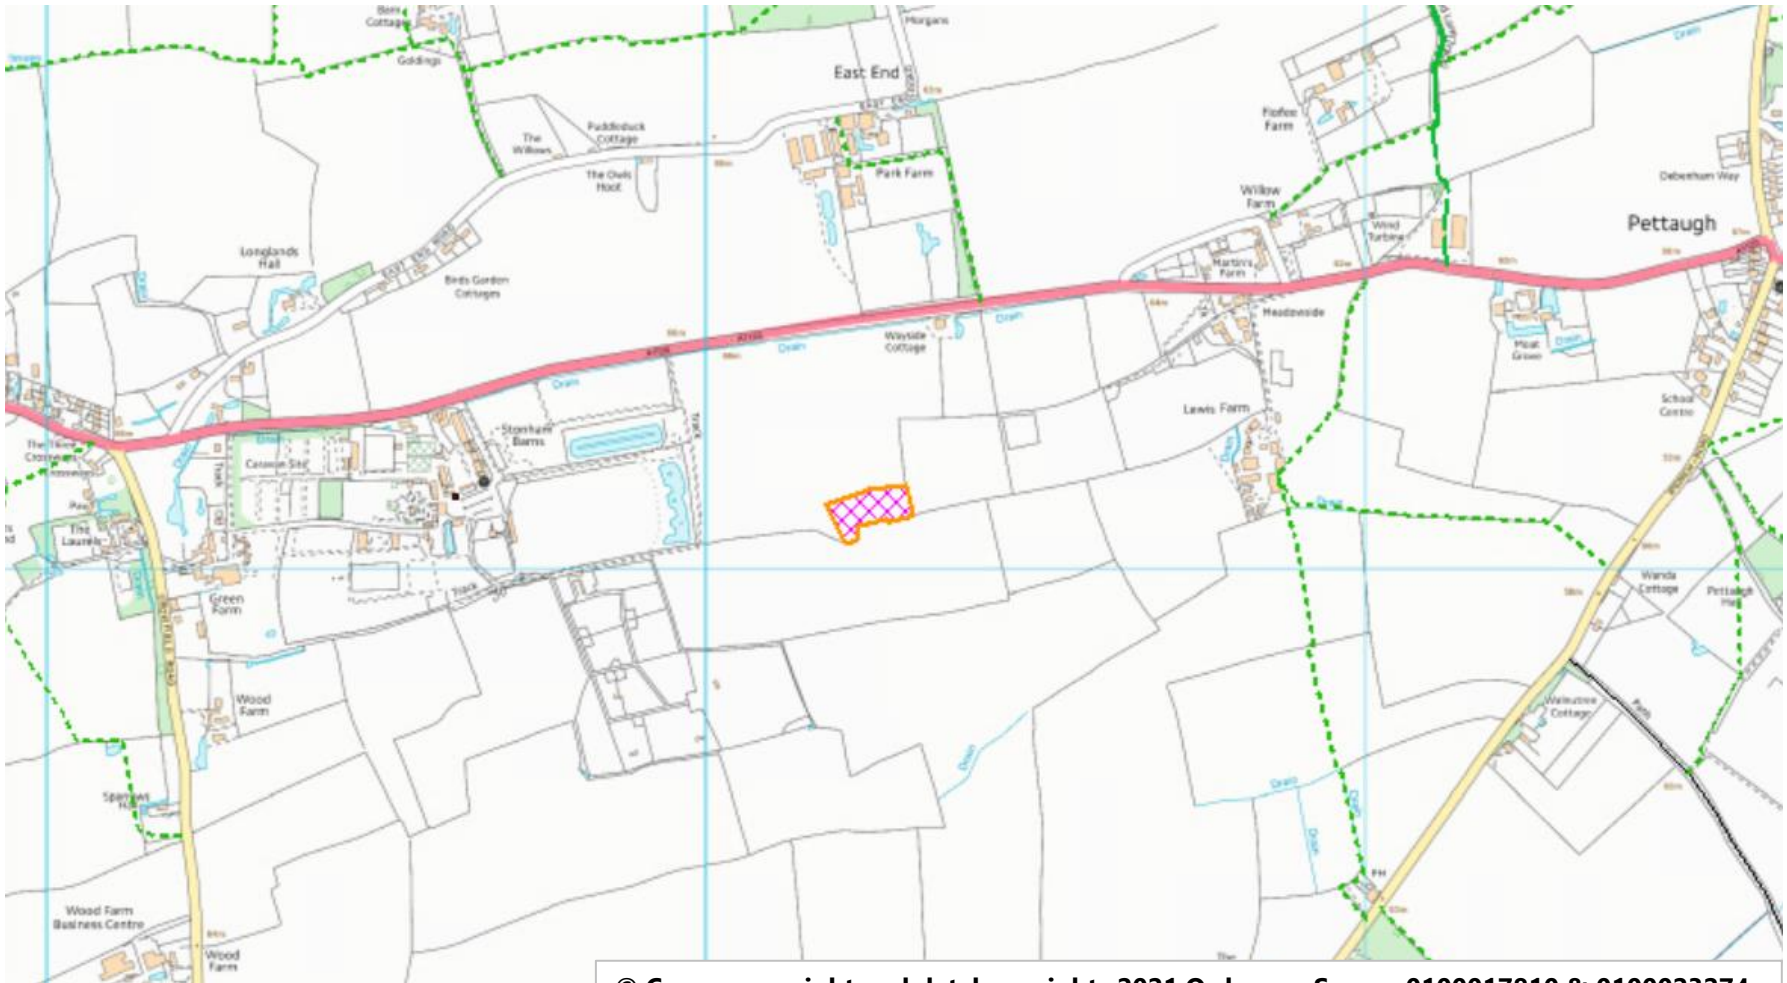

Application No: DC/20/04296

**Address: Stonham Barns,
Pettaugh Road, Stonham
Aspal**

Aerial Map – Wider View

Slide 2

© Getmapping Plc and Bluesky International Limited 2021.

© Crown copyright and database rights 2021 Ordnance Survey 0100017810 & 0100023274.

Constraints Map

Public Rights of Way

Site Location Plan

**Use of land for stationing 18 holiday lodges
Stonham Bams Park
Pettaugh Road, Stonham Aspal, IP14 6AT**

Scale 1:2500 @ A3

3150/15 Site Plan

Site Plan

Slide 6

Site Plan – DC/20/01438

Legend