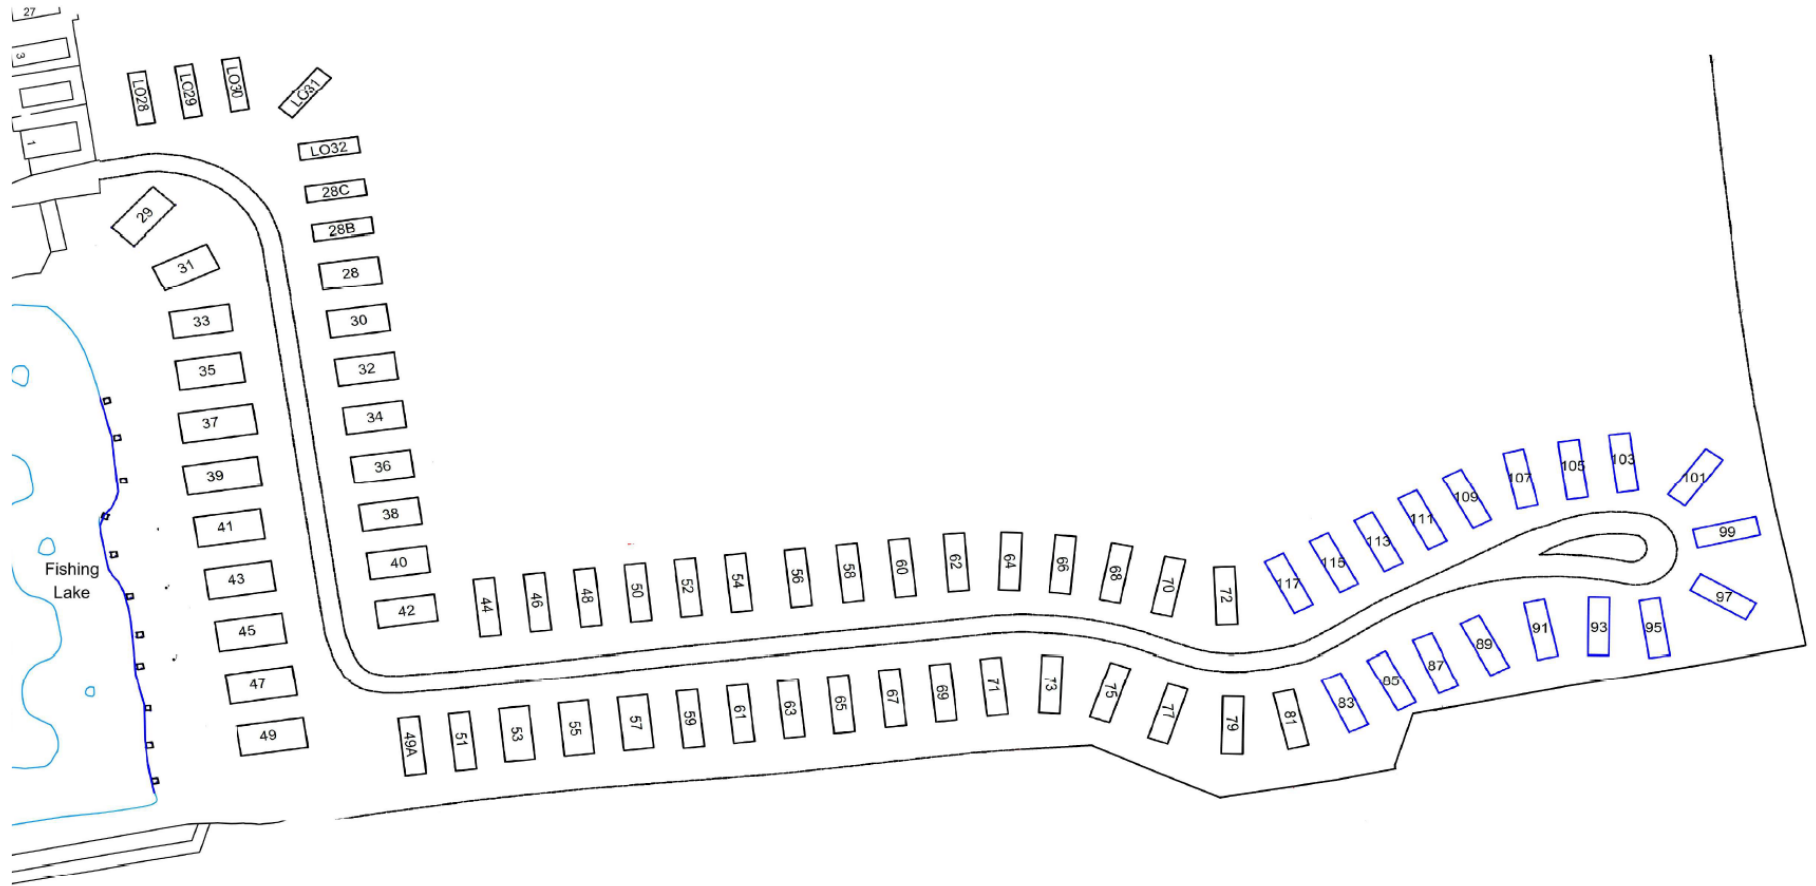

Application No: DC/20/04296

**Address: Stonham Barns,
Pettaugh Road, Stonham
Aspal**

Aerial Map – Wider View

Slide 2

© Getmapping Plc and Bluesky International Limited 2021.

© Crown copyright and database rights 2021 Ordnance Survey 0100017810 & 0100023274.

Constraints Map

Public Rights of Way

Site Location Plan

**Use of land for stationing 18 holiday lodges
Stonham Bams Park
Pettaugh Road, Stonham Aspal, IP14 6AT**

Scale 1:2500 @ A3

3150/15 Site Plan

Site Plan

Slide 6

Site Plan – DC/20/01438

Legend