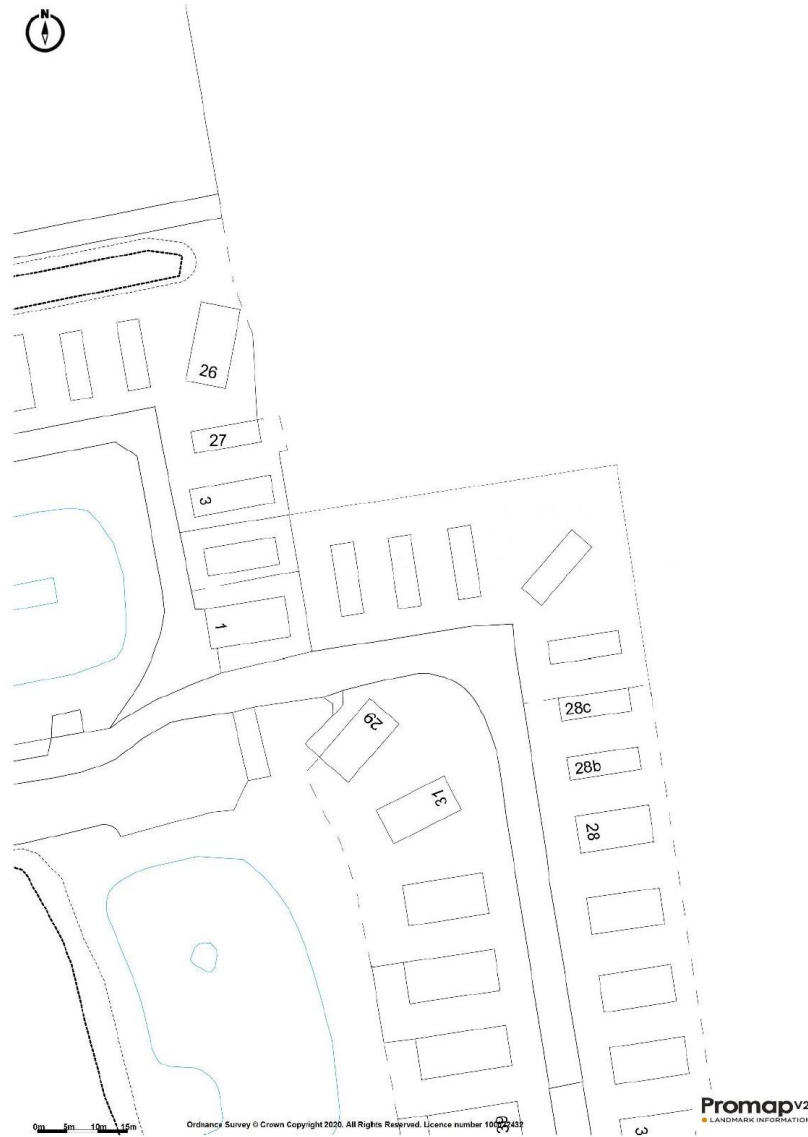

Application No: DC/20/04296

**Address: Stonham Barns,
Pettaugh Road, Stonham
Aspal**

Aerial Map – Wider View

Slide 2

© Getmapping Plc and Bluesky International Limited 2021.

© Crown copyright and database rights 2021 Ordnance Survey 0100017810 & 0100023274.

Constraints Map

Public Rights of Way

Site Location Plan

**Use of land for stationing 18 holiday lodges
Stonham Bams Park
Pettaugh Road, Stonham Aspal, IP14 6AT**

Scale 1:2500 @ A3

3150/15 Site Plan

Site Plan

Slide 6

Site Plan – DC/20/01438

Legend